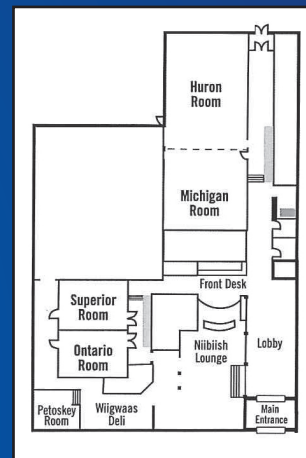

HOTEL

Room Name	Dimensions	Price	Height	Classroom Style (3)	Banquet Rounds of 8	Crescent Rounds	U-Shape	Theater Style	Hollow Square	
Michigan	30' x 35'	\$200	8-10'	45	72	48	33	80	42	
Huron	48' x 35'	\$275	8-10'	75	96	84	45	125	55	
Michigan/Huron	78' x 35'	\$425	8-10'	120	180	120	DNR	200	DNR	
Ontario	20' x 30'	\$125	10'	27	40	30	24	50	30	
Superior	20' x 30'	\$150	10'	Boardroom Style (12 Maximum)						

CASINO

Room Name	Dimensions	Price	Height	Classroom Style (3)	Banquet Rounds of 8	Crescent Rounds	U-Shape	Theater Style	Hollow Square
Ovation Hall	100' x 125'	\$2,000	18'	DNR	500	400	DNR	1,000	DNR
Sage	Available for Private Events. Lounge Area - 32 ppl, Private Dining Room - 30 ppl, Entire Restaurant - 120 ppl.								
O zone	Available for Private Events. Seating up to 300 ppl. Flexible seating options. State of the art Audio / Visual.								